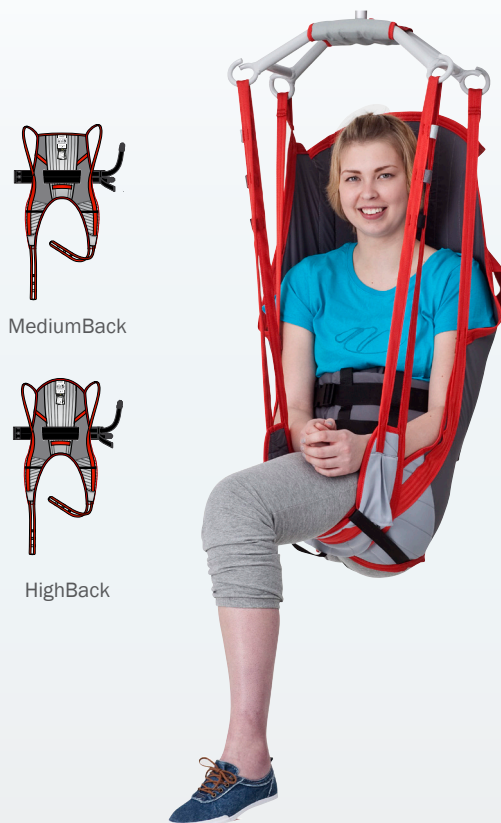

Molift RgoSling Amputee

Narrow leg support opening

- Sliding loops on head straps.
- For users with an amputated leg or a user with reduced core stability or muscle tonus.
- Ideal solution for user with a high amputee.
- Comfortable padding.
- Belt included - for extra security.

Size		MediumBack	HighBack
XXS		1721100	1721200
XS		1721110	1721210
S		1721120	1721220
M		1721130	1721230
L		1721140	1721240
XL		1721150	1721250
XXL		1721160	1721260