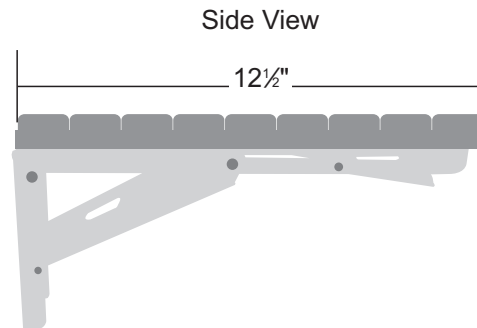

- Mounts directly to the shower wall
- 304 Stainless Steel wall brackets lock securely into place when the seat is lifted, yet folds down easily when not in use
- Brackets are set 16" on center
- Seat remains in raised position until you fold it down
- Low pressure spring action makes it easy to raise and lower the seat
- Rounded edges on seat battens for comfort and safety

Dimensions:

- 30"W x 12 1/2"D (762 x 317.5mm) **Bracket**