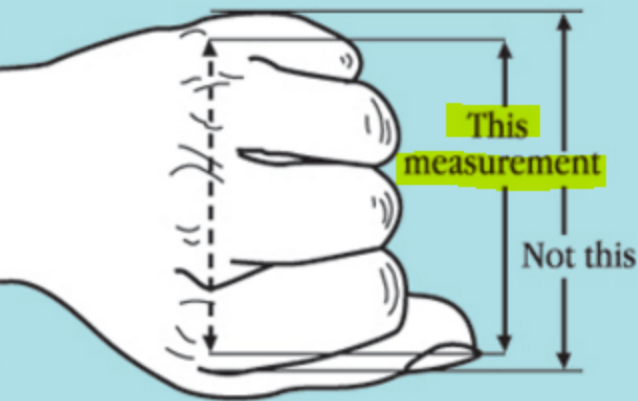

Bunnell™ Hand Orthoses Sizing

Sizes correspond to approximate width measurement from the index to the little finger MP joints.

Care Instructions:

Bunnell™ orthoses are made of aluminum with felt pads. All splints can be washed in warm water with mild soap and blotted dry.